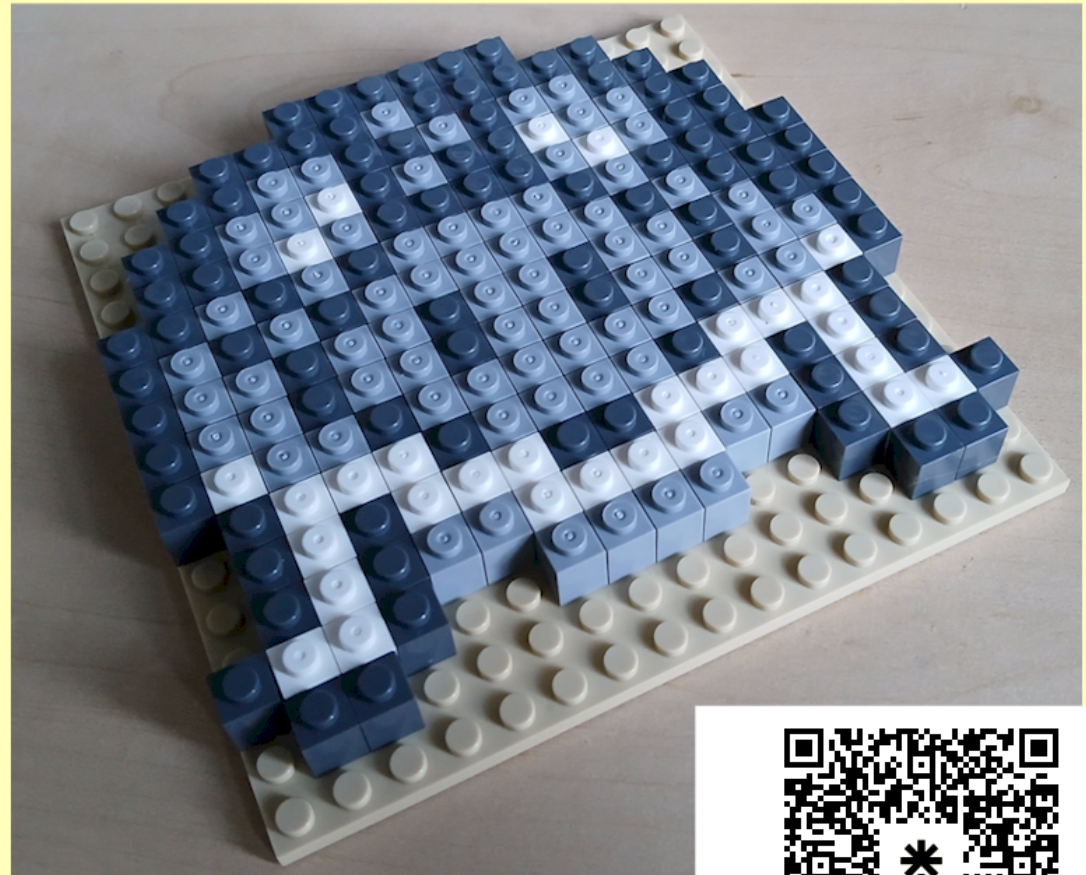

8 BIT BRIX

BUILD YOUR OWN PACKEY IN THE REAL WORLD!

8Bit Brix are real-world building block sets featuring fun characters from various indie 8-bit video games! Each set has enough bricks to allow you to build several different pixel pals, or create your own! Collect them all!

PACKEY

3104

PROTOTYPE SHOWN

The official Packey set will be released in the near future. If you want to build it now, you can use brick elements from 3103 Rascally Raccoon and 3201 Seashell sets, or find similar elements from your own brick collection!

<https://linktr.ee/turtletimemedia>